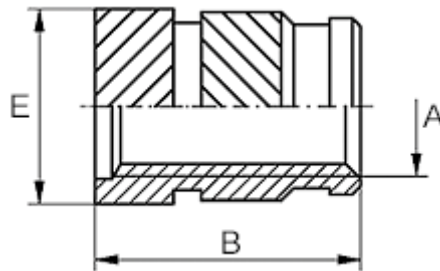

Data Sheet

Article number: 12861000025800
Description: KLEE-coil 861 000 025.800
M2,5 Brass

Measures

Female thread A	= M2,5
Length B	= 4.0
Min distance to edge	= 2.3
Outer diameter E	= 4.6
Recommended bore diameter W +0.1	= 4.0